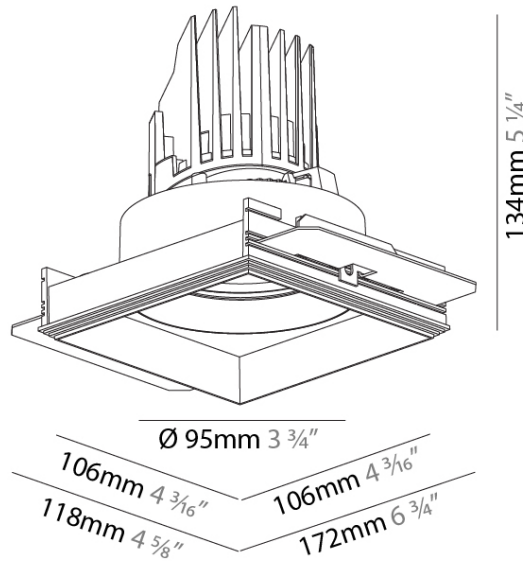

ELECTRICAL

Lamp Type: LED (Zhaga Standard)
Input Wattage (W): 16.5
Total Output Wattage (W): 14.5
Dimming: Tri-Mode (Non-Dimming and Phase Dimming (120Vac only) and 0-10V Dimming)
Driver Included: No
Driver Location: Recessed Housing
Driver Type: Constant Current - Universal
Driver Class: Class 2
Housing: See components
Input Voltage (V): 120 - 277
Constant Current (MA): 500

LED

Number of LEDs: 1
Color Temperature (°K): 2700 / 3000 / 3500 / 4000
Max. Delivered Lumen (lm): 940 / 980 / 1029 / 1050
Nominal Lumen (lm): 1386 / 1438 / 1511 / 1542
CRI: >90 CRI
Efficiency (%): 87.9 / 88.4 / 87.9
Lamp Life (hrs): 50000
Upon Request: RGB-W Tunable White Special Color Temperature Special LED

OPTICAL

Reflector: 20 / 40 / 60
Adjustability: Rotational 355°; Tilt 30°
Upon Request: Special Beam Angles

RATINGS AND CERTIFICATIONS

Zaneen Lighting Inc. © 2024, T 1-800-388-3382, F 416-247-9319, www.zaneen.com

Available for international specifications by adding "INT" at the end of the existing Model #. For assistance on 'custom' specifications, contact zteam@zaneen.com. In a constant effort to supply the best product, we reserve the right to change specifications or materials without notice. The most recent specification sheets are found at zaneen.com

IP rating: IP20